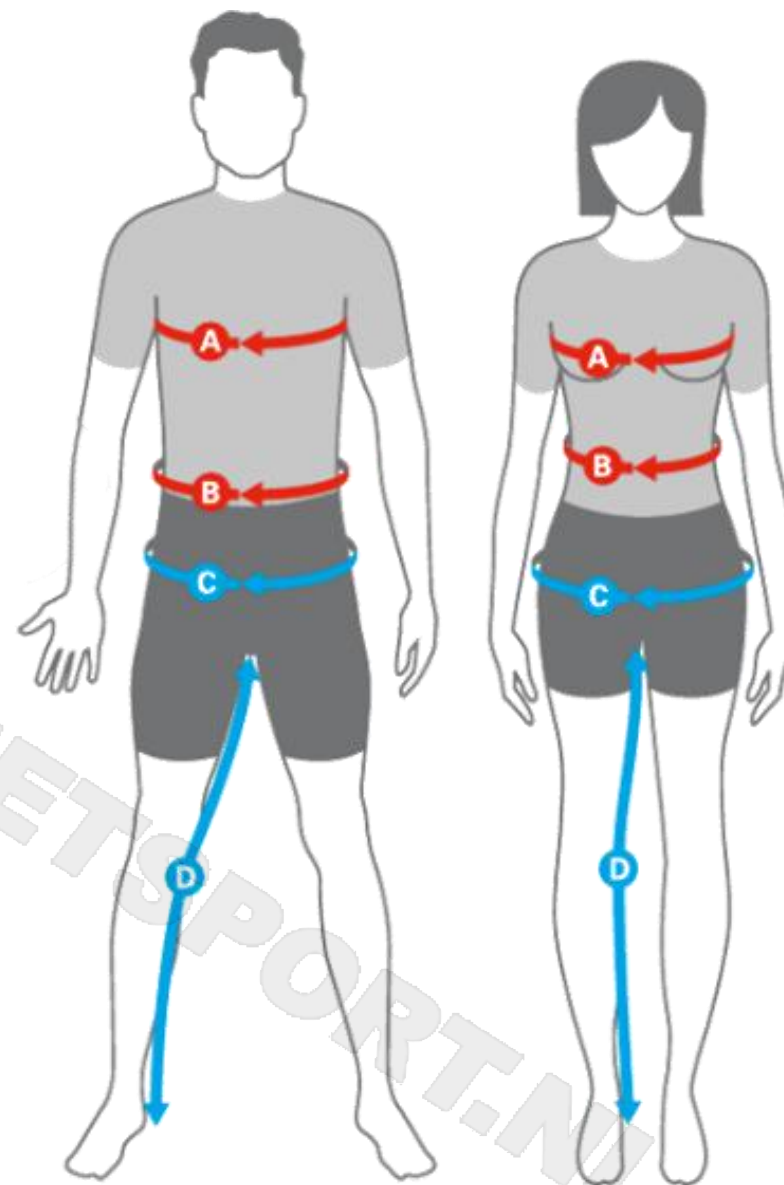

Size chart AHG clothing

Jackets | Men Page 2

Trousers | Men Page 3

Jackets | Women Page 4

Trousers | Women Page 5

Jackets | Juniors Page 6

Trousers | Juniors Page 7

- A. Chest line circle
- B. Waist line circle
- C. Hip size circle
- D. Inside leg

Jackets | Men

Article No. 160 to 165

Measurement units are in cm.

Jacket size	44	46	48	50	52	54	56	58	60
Back line	44	45	46	47	48	49	50	51	52
Chest line circle	78	82	86	90	94	98	102	106	110
Waist line circle	68	72	76	80	84	88	92	96	100
Hip size circle	80	84	88	92	96	100	104	108	112
Shoulder line	13	13.5	14	14.5	15	15.5	16	16.5	17
Arm length	61	62	63	64	65	66	67	68	69
Over arm length	34	34.5	35	35.5	36	36.5	37	37.5	38
Total length	71	72	73	74	75	76	77	78	79

Trousers | Men

Article No. 144

Measurement units are in cm.

Trouser size	44	46	48	50	52	54	56	58	60
Inside leg	72	73	74	75	76	77	78	79	80
Outside leg	101	102.5	104	105.5	107	108.5	110	111.5	113
Waist line circle	78	82	86	90	94	98	102	106	110
Hip size circle	96	100	104	108	112	116	120	124	128

Jackets | Women

Article No. 160 to 165

Measurement units are in cm.

Jacket size	36	38	40	42	44	46	48	50	52
Back line	40	41	42	43	44	45	46	47	48
Chest line circle	82	86	90	94	98	102	106	110	114
Waist line circle	72	76	80	84	88	92	96	100	104
Hip size circle	92	96	100	104	108	112	116	120	124
Shoulder line			12	12.5	13	13.5			
Arm length	57	58	59	60	61	62	63	64	65
Total length	67	68	69	70	71	72	73	74	75