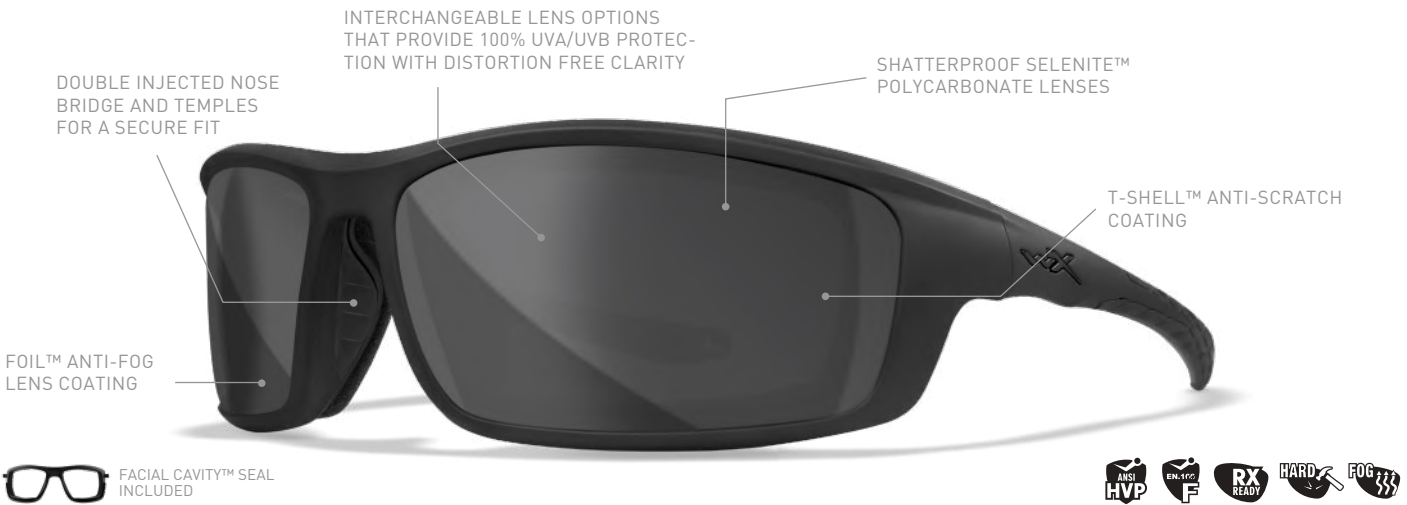

WX GRID

CLIMATE CONTROL

ANSI Z.87 EN166F

Keep on moving! No matter the terrain, or the conditions, the unique and dynamic design of the WX GRID will keep you moving in the right direction. The sleek, soft curve of the frame features rubberized temples and nose pads, ensuring a slip-free fit, and a removable gasket (Facial Cavity™ Seal) that sits comfortably

against your face, blocking unwanted irritants. With an edgy flair and secure fit, the WX GRID provides the high-performance protection you need to ensure that your path and peripheral view remains crystal clear.

STANDARD LENSES

*LIGHT TRANSMISSION VARIES +/- 3% DEPENDING ON MODEL

	GREY	SELENITE™ POLYCARBONATE	WEIGHT: 12 GRAM	LT: 15%*	COATING: HARD COATING, ANTI FOG
	CAPTIVATE™ POLARIZED GREY	SELENITE™ POLYCARBONATE	WEIGHT: 13 GRAM	LT: 15%*	COATING: HARD COATING, ANTI REFLECTIVE, OLEOPHOBIC
	CLEAR	SELENITE™ POLYCARBONATE	WEIGHT: 12 GRAM	LT: 89%*	COATING: HARD COATING, ANTI FOG

CHGRD01	FRAME: MATTE BLACK	LENSES: GREY	-
CHGRD08	FRAME: MATTE UTILITY GREEN	LENSES: CAPTIVATE™ POLARIZED GREY	-

IMPACT PERFORMANCE

Founded on supplying military forces and law enforcement personnel with top-of-the-line ballistic eyewear, Wiley X continues to hold safety as our priority, making sure to meet international expectations and accredited test standards. This model passes the following tests: