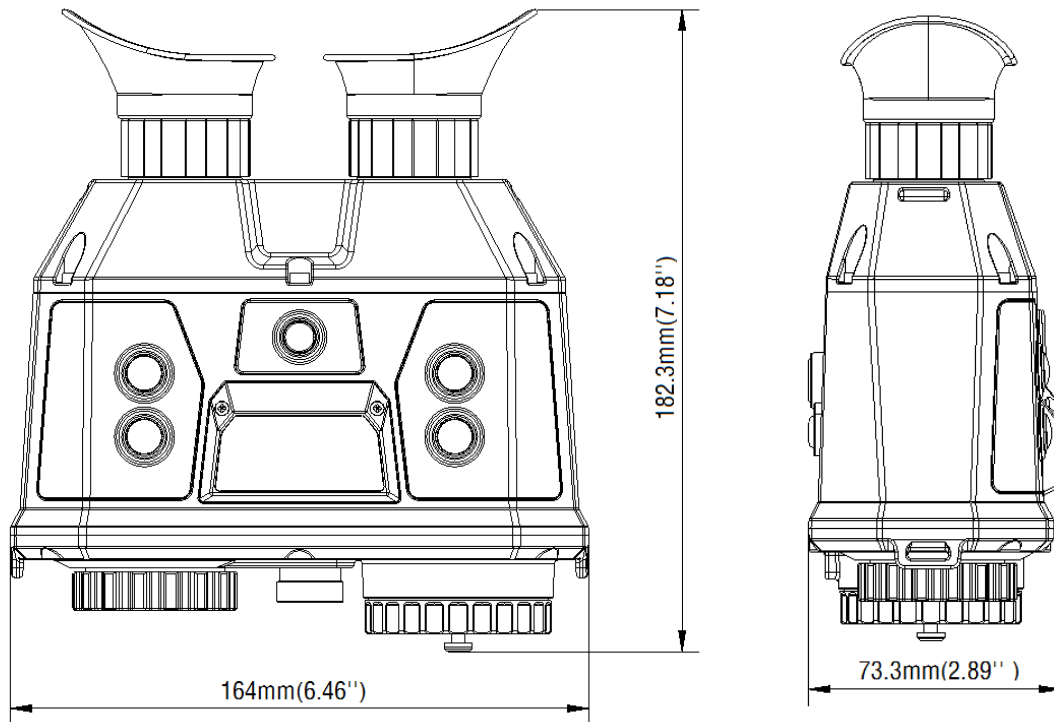

Order Models

DS-2TS16-50VI/W

Dimensions

Distributed by

HIKVISION

Headquarters

No.555 Qianmo Road, Binjiang District,
Hangzhou 310051, China
T +86-571-8807-5998
overseasbusiness@hikvision.com

Hikvision USA
T +1-909-895-0400
sales.usa@hikvision.com